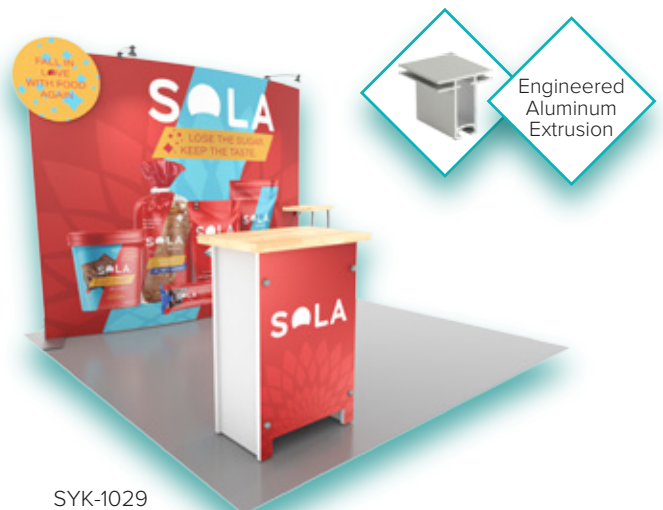

Symphony Benefits

- Portable No-Tools Assembly
- Lightweight Engineered Aluminum Frame
- Press-fit SEG Dye-Sublimated Graphics
- Backwall Workstations
- Reusable Protective Packaging
- Portable Roto-molded Case(s) w/ Wheels
- Made in the USA
- Limited Lifetime Warranty

SYK-1029