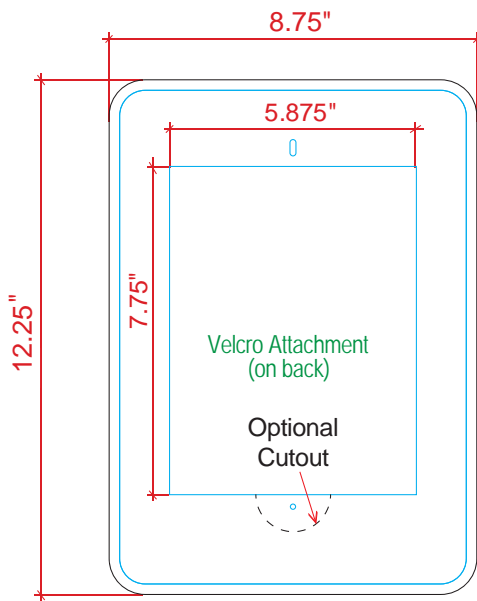

**iPad Kiosk Halo**

11"

Note: Custom shape/sizes available.

Print Size: 11"w x 16"h  
Final/Live Area: 10.5"w x 15.5"h

This is hidden behind clamshell (1.5" thick).

**iPad Kiosk Face Plate Graphic**

Print Size: 8.75"w x 12.25"h  
Final/Live Area: 8.25"w x 11.75"h

Double-sided Direct Print on InFill on 1/4"

Product Name: MOD-1353
Process: HD
Material: 1/4" & 1/8" Sintra
Effective Date: 8.20.2013

NOTE: Graphic files must be @ 150 dpi Finished Size.  
DO NOT send Flattened Files.  
Production can not manipulate the content, proportion or color of these files.

NOTE: These dimensions are for graphic layout purposes.