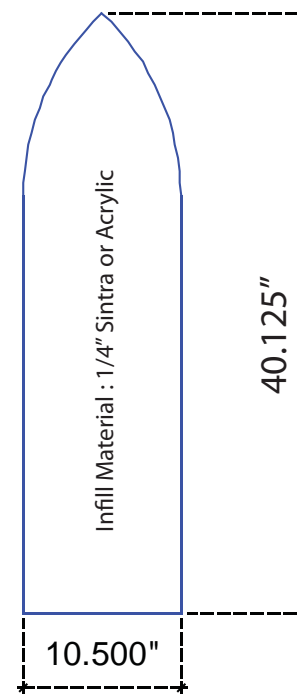

**iPad Kiosk Halo**

11"

Note: Custom shape/sizes available.

Print Size: 11"w x 16"h  
Final/Live Area: 10.5"w x 15.5"h

This is hidden behind clamshell (1.5" thick).

**iPad Kiosk Face Plate Graphic**

Print Size: 8.75"w x 12.25"h  
Final/Live Area: 8.25"w x 11.75"h

Double-sided Direct Print on InFill on 1/4"

Product Name: MOD-1353
Process: HD
Material: 1/4" & 1/8" Sintra
Effective Date: 8.20.2013

NOTE: Graphic files must be @ 150 dpi Finished Size.  
DO NOT send Flattened Files.  
Production can not manipulate the content, proportion or color of these files.

NOTE: These dimensions are for graphic layout purposes.