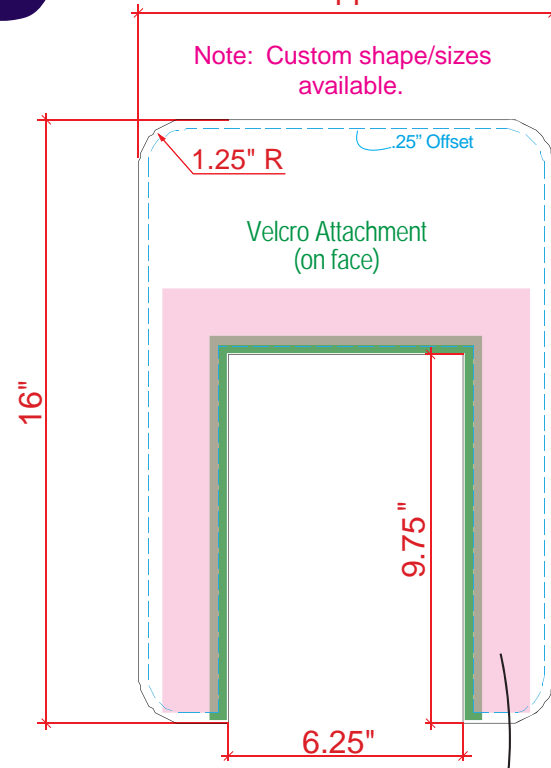

**iPad Kiosk Halo**

11"

Note: Custom shape/sizes available.

Print Size: 11"w x 16"h  
Final/Live Area: 10.5"w x 15.5"h

This is hidden behind clamshell (1.5" thick).

**iPad Kiosk Face Plate Graphic**

Print Size: 8.75"w x 12.25"h  
Final/Live Area: 8.25"w x 11.75"h

Double-sided Direct Print on InFill on 1/4"

Product Name: MOD-1353
Process: HD
Material: 1/4" & 1/8" Sintra
Effective Date: 8.20.2013

NOTE: Graphic files must be @ 150 dpi Finished Size.  
DO NOT send Flattened Files.  
Production can not manipulate the content, proportion or color of these files.

NOTE: These dimensions are for graphic layout purposes.